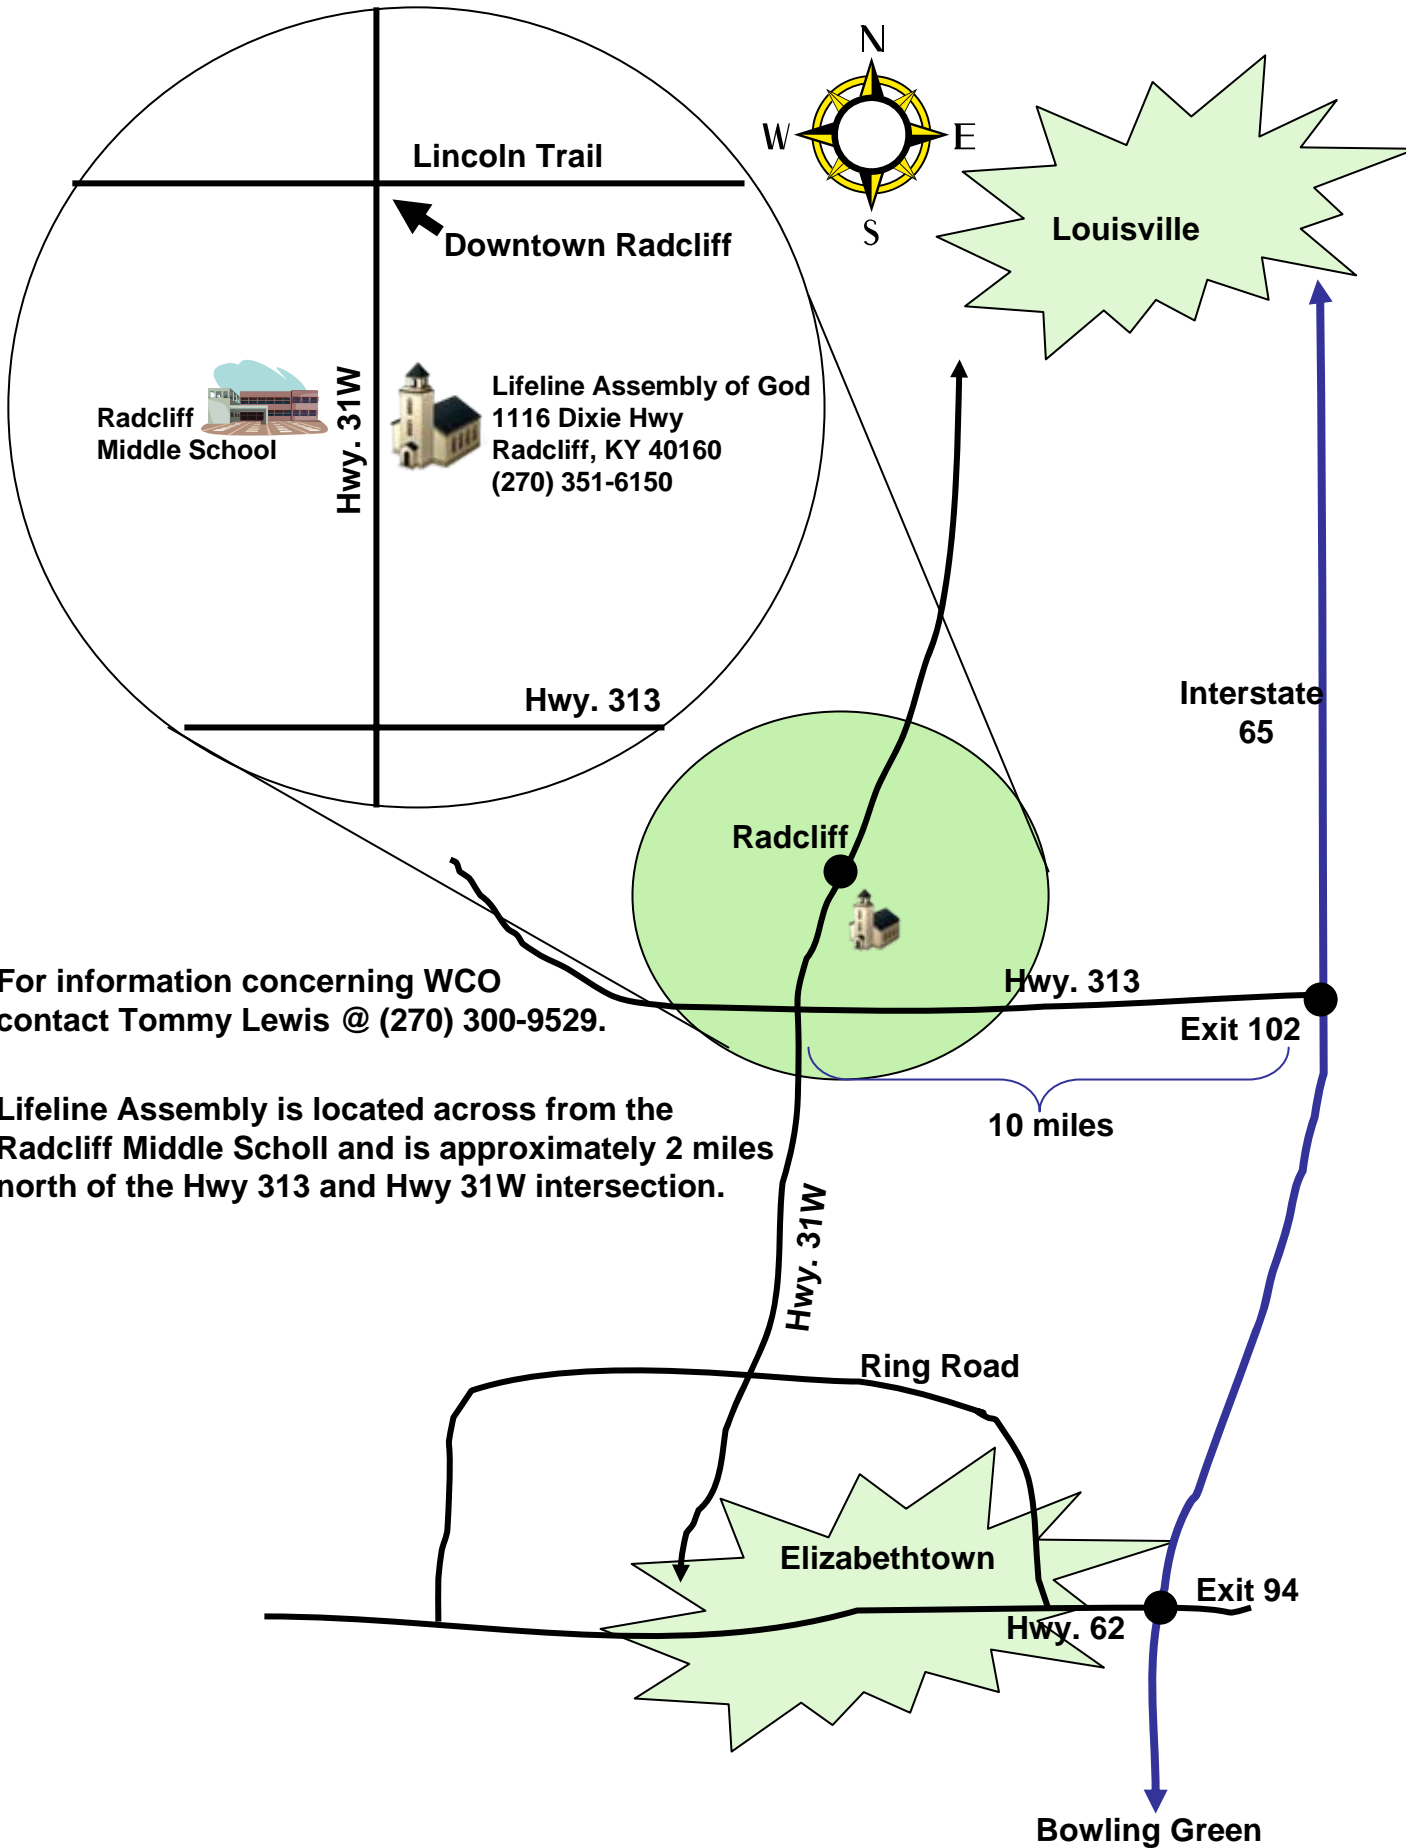

WORLD CLASS OUTPOST

Seminar Schedule/Equipment List

ALL SESSIONS MUST BE COMPLETED IN ORDER TO RECEIVE CREDIT FOR THIS TRAINING.

Friday Evening

Time	Minutes	Seminar Sessions
6:15 pm – 7:00 pm	45	Registration check-in
7:00 pm – 7:25 pm	25	Introduction & Class Orientation
7:25 pm – 7:45 pm	20	Session One – Spiritual Foundations
7:45 pm – 8:30 pm	45	Session Two – Leadership & Teamwork
8:30 pm – 8:45 pm	15	Break
8:45 pm – 9:30 pm	45	Session 3 - Relationships
9:30 pm – 9:45 pm	15	Spiritual Gifts & Personality Surveys Instructions

Saturday Morning

Time	Minutes	Seminar Sessions
8:00 am – 8:15 am	15	Devotion
8:15 am – 9:15 am	60	Session 4 – Communications
9:15 am – 9:30 am	15	Break
9:30 am – 11:00 am	90	Session 5 – World Class by Design
11:00 – 11:15 am	15	Break
11:15 – 12:00 pm	45	Session 6 – Outpost Assessment (part 1)

12:00 pm – 1:15 pm Break for Lunch

Saturday Afternoon

Time	Minutes	Seminar Sessions
1:15 pm – 2:30 pm	75	Session 6 – Outpost Assessment (part 2)
2:30 – 2:45 pm	15	Break
2:45 – 3:15 pm	30	Session 6 – Outpost Assessment (part 3)
3:15 – 4:00 pm	45	Session 7 – Outpost Strategic Plan (part 1)
4:00 pm – 4:15 pm	15	Break
4:15 pm – 4:40 pm	25	Session 7 – Outpost Strategic Plan (part 2)
4:40 pm – 5:00 pm	20	Session 8 – Evaluation & Adjustment
5:00 pm - 5:15 pm	15	Question & Answer Session (All)
5:15 pm – 5:30 pm	15	Closing Session and Dismissal

EQUIPMENT CHECKLIST

Required Items:

- ✓ **Bible**
- ✓ **Pen/Pencil**

Uniform Options:

- ✓ **Any Royal Ranger Uniform Option (See Options on the Ranger Website)**
- ✓ **Any Girls Ministries Uniform Option**
- ✓ **Casual Attire (Slacks, Jeans, Casual Shirt, Etc.)**

Each student will receive:

- ✓ **World Class Outpost Workbook**
- ✓ **World Class Outpost Resource CD**
- ✓ **Motivational Gifts Questionnaire**
- ✓ **Personality Plus/Wired That Way Survey**

For information concerning WCO contact Tommy Lewis @ (270) 300-9529.

Lifeline Assembly is located across from the Radcliff Middle Scholl and is approximately 2 miles north of the Hwy 313 and Hwy 31W intersection.

10 miles

Bowling Green